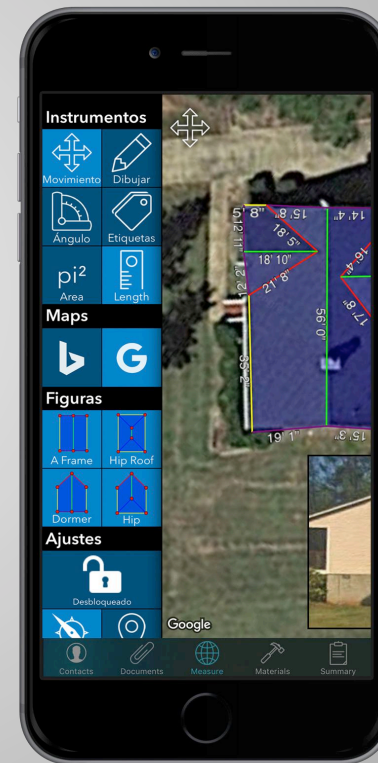

What is PG Precise™?

with Pitch Gauge®

Introducing PG Precise™

PG Precise™

is a new Software that will revolutionize how you do **Roofing.**

Get Measurements from your Mobile Devices in Minutes

Easily Generate Roof Reports

Sprint 10:13 AM 100%

Exit Summary

Measurement Summary

Ridges	109' 1"
Eaves	115' 7"
Rakes	135' 1"
Valleys	81' 11"
Hips	0' 0"
Wall Flashing	0' 0"
Step Flashing	0' 0"
Gutters	0' 0"
Others	0' 0"
Tear off/Remove	30.56 SQs (3,055.91 ft ²)
Waste	10%
Total Squares	33.62 SQs (3,361.5 ft ²)

109' 1"
115' 7"
135' 1"
81' 10"
0 ft
30.56 SQs (3,055.91 ft ²)
0.0 %
30.56 SQs (3,055.91 ft ²)

Step Flashing: 0 ft
 Gutters: 0 ft
 Others: 0 ft

1937 Natalie Dr Bethlehem, GA 30620

Page 2 of 3

1937 Natalie Dr Bethlehem, GA 30620

Page 3 of 3

Save Measurements To Projects

**Convert your Measurements
to a **Project** and Unlock the
full potential of **Pitch Gauge™****

Conclusion PG Precise™

PG Precise™

- Fast
- Safe
- Accurate

Access Pitch Gauge® from your
smartphone, tablet or computer