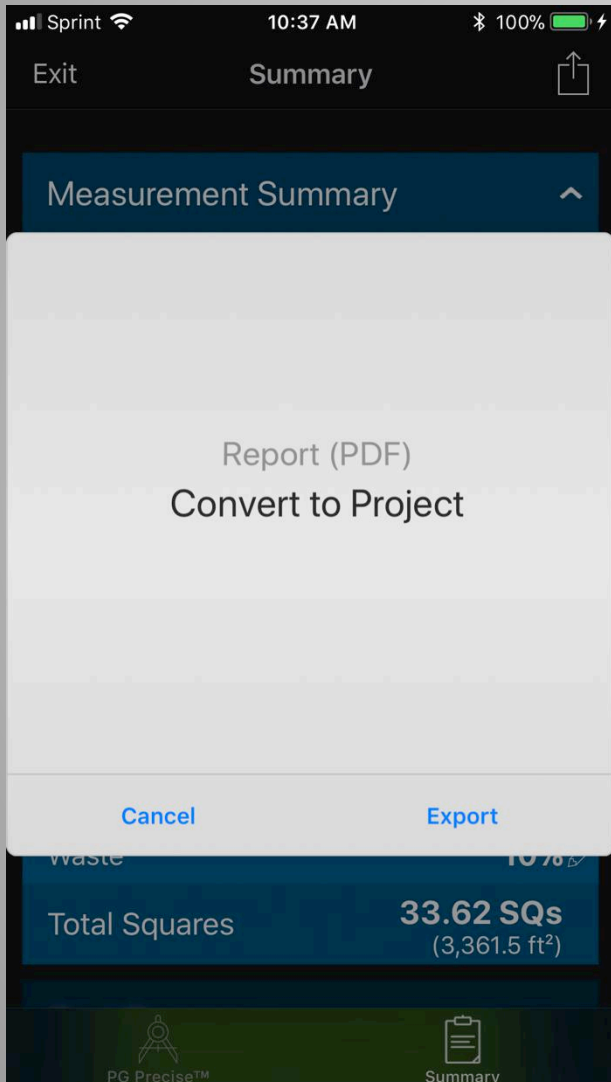

Page 3 of 3

Save Measurements To Projects

**Convert your Measurements
to a **Project** and Unlock the
full potential of **Pitch Gauge™****

Conclusion PG Precise™

PG Precise™

- Fast
- Safe
- Accurate

Access Pitch Gauge® from your
smartphone, tablet or computer