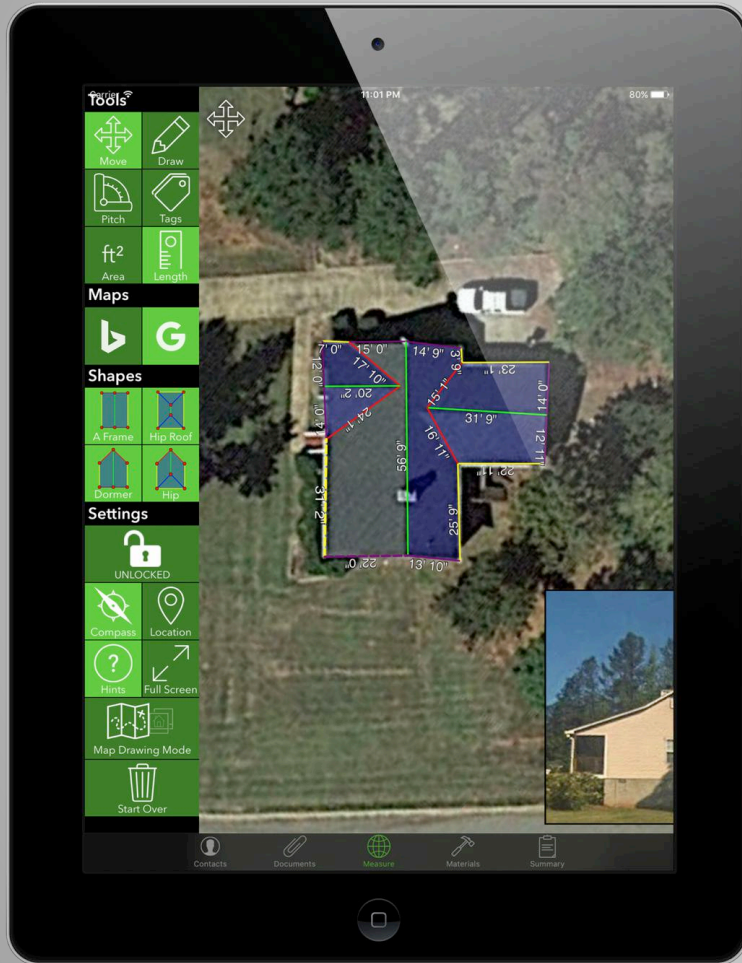

What is PG Precise™?

with Pitch Gauge®

Introducing PG Precise™

PG Precise™

is a new Software that will revolutionize how you do **Roofing.**

Get Measurements from your Mobile Devices in Minutes

Easily Generate Roof Reports

Sprint 10:13 AM 100%

Exit Summary

Measurement Summary

Ridges	109' 1"
Eaves	115' 7"
Rakes	135' 1"
Valleys	81' 11"
Hips	0' 0"
Wall Flashing	0' 0"
Step Flashing	0' 0"
Gutters	0' 0"
Others	0' 0"
Tear off/Remove	30.56 SQs (3,055.91 ft ²)
Waste	10%
Total Squares	33.62 SQs (3,361.5 ft ²)

109' 1"
115' 7"
135' 1"
81' 10"
0 ft
30.56 SQs (3,055.91 ft ²)
0.0 %
30.56 SQs (3,055.91 ft ²)

Step Flashing: 0 ft
 Gutters: 0 ft
 Others: 0 ft

1937 Natalie Dr Bethlehem, GA 30620

Page 2 of 3

1937 Natalie Dr Bethlehem, GA 30620

Page 3 of 3

Save Measurements To Projects

**Convert your Measurements
to a **Project** and Unlock the
full potential of **Pitch Gauge™****

Conclusion PG Precise™

PG Precise™

- Fast
- Safe
- Accurate

Access Pitch Gauge® from your
smartphone, tablet or computer