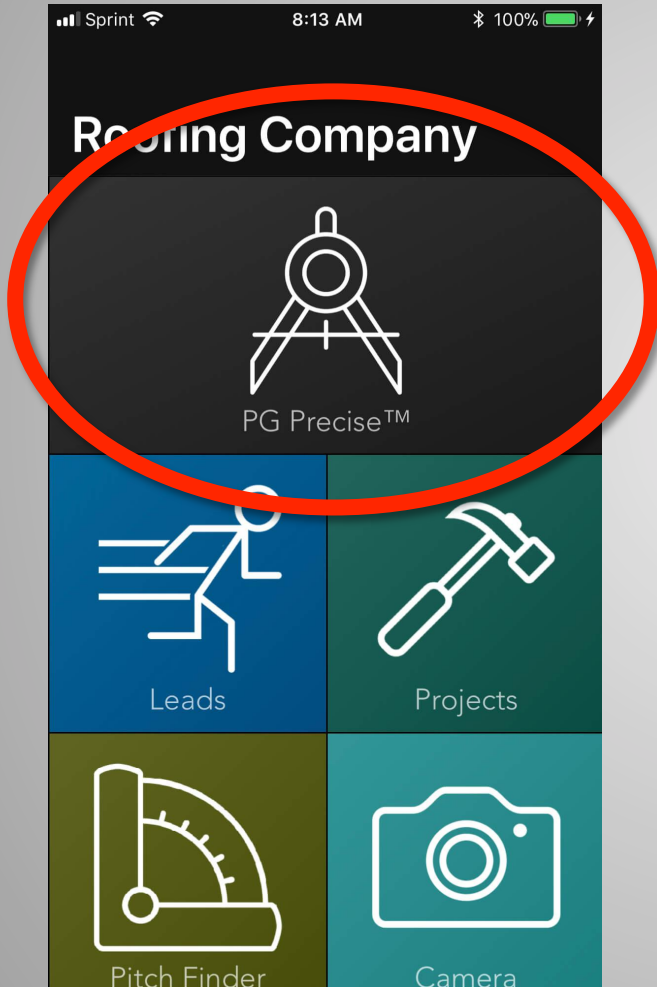

What is PG Precise™?

with Pitch Gauge®

Introducing PG Precise™

PG Precise™

is a new Software that will revolutionize how you do **Roofing.**

Get Measurements from your Mobile Devices in Minutes

Easily Generate Roof Reports